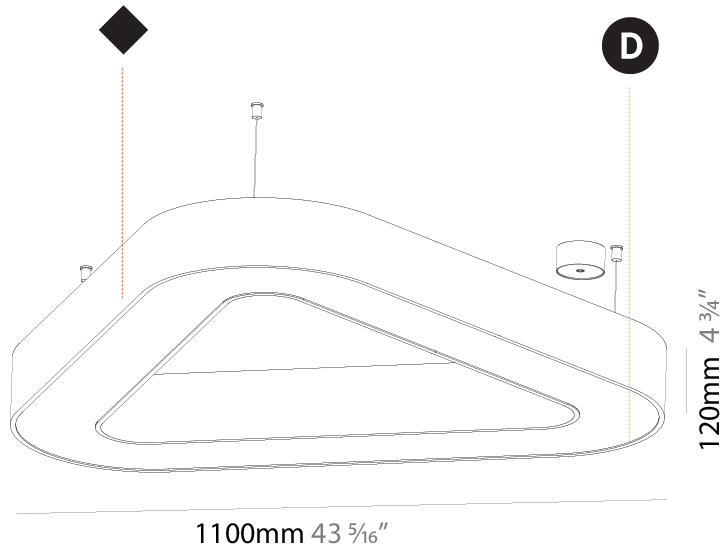

GENERAL

Series: Victory
Brand: Prolicht
Division: Architectural
Mounting Type: Suspension
Mounting Location: Ceiling
Subcategory: Ambient

PHYSICAL

Shape: Abstract
Length (mm): 1100
Length (in): 43 5/16
Width (mm): 1100
Width (in): 43 5/16
Height (mm): 120
Height (in): 4 3/4
Max. Overall Height (mm): 2120
Max. Overall Height (in): 83 7/16
Light Distribution: Direct / Indirect
Weight (kg): 10.819
Weight (lbs): 23.851
Diffuser: [PMMA - Opal or Micro-Prism](#)
Fixture Finish: [SSR / BKV / CWI / CRY / HAB / UFT / ITA / RUA / FTG / MYG / LOD / PUS / FRO / FUP / KIA / POP / BLS / SPG / MEY / GOH / GUM / CHC / COM / ABZ / JAG / OBR / MOS / ROR](#)
Fixture Material: Aluminum

ELECTRICAL

Lamp Type: LED (Zhaga Standard)
Input Wattage (W): 70
Total Output Wattage (W): 60 / 48 (3500K)
Dimming: [Non-Dimming / Phase Dimming (120Vac only) / 0-10V Dimming](#)
Driver Included: Yes
Driver Location: Integrated
Driver Type: Constant Current - 120 / 277Vac
Driver Class: Class 2
Input Voltage (V): 120 - 277
Constant Current (MA): 350 / 900/600 (3500K)

LED

[Color Temperature (°K): 3000 / 3500 / 4000](#)
Max. Delivered Lumen (lm): 4150 / 4302 / 4390 Direct / 3660 / 3783 / 3860 Indirect
CRI: >80 CRI
Efficiency (%): 70.9
Lamp Life (hrs): 50000

OPTICAL

RATINGS AND CERTIFICATIONS

Certified By: Certified for North American Standards
IP rating: IP20