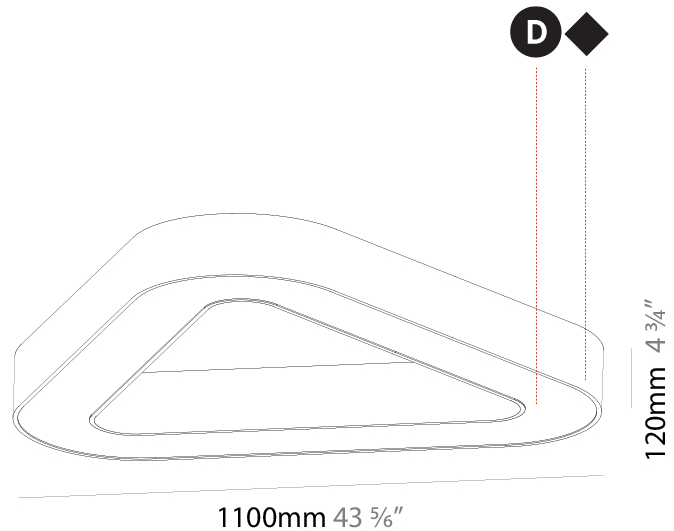

1. To build a product code in our configurator select the specify button on the base model # product page
2. To build a manual product code on this datasheet choose from the options listed below in blue font and add the suffix to the base model #

GENERAL

Series: Victory
Brand: Prolicht
Division: Architectural
Mounting Type: Surface
Mounting Location: Ceiling
Subcategory: Ambient

PHYSICAL

Shape: Abstract
Length (mm): 1100
Length (in): 43 5/16
Width (mm): 1100
Width (in): 43 5/16
Height (mm): 120
Height (in): 4 3/4
Light Distribution: Direct
Weight (kg): 10.20
Weight (lbs): 22.48
Diffuser: PMMA - Opal or Micro-Prism
Fixture Finish: SSR / BKV / CWI / CRY / HAB / UFT / ITA / RUA / FTG / MYG / LOD / PUS / FRO / FUP / KIA / POP / BLS / SPG / MEY / GOH / GUM / CHC / COM / ABZ / JAG / OBR / MOS / ROR
Fixture Material: Aluminum

ELECTRICAL

Lamp Type: LED (Zhaga Standard)
Input Wattage (W): 45
Total Output Wattage (W): 36 / 28.8 (3500K)
Dimming: Non-Dimming / Phase Dimming (120Vac only) / 0-10V Dimming
Driver Included: Yes
Driver Location: Integrated
Driver Type: Constant Current - 120 / 277Vac
Driver Class: Class 2
Input Voltage (V): 120 - 277
Constant Current (MA): 350 / 900 (3500K)

LED

Color Temperature (°K): 3000 / 3500 / 4000
Max. Delivered Lumen (lm): 4150 / 4302 / 4390
CRI: >80 CRI
Efficiency (%): 65
Lamp Life (hrs): 50000

OPTICAL

RATINGS AND CERTIFICATIONS

Certified By: Certified for North American Standards
IP rating: IP20